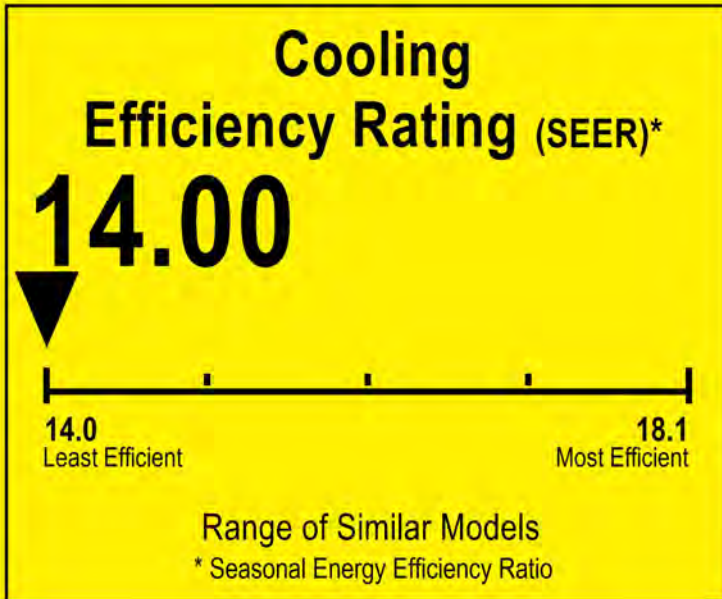

U.S. Government

Federal law prohibits removal of this label before consumer purchase.

ENERGYGUIDE

Heat Pump
Cooling and Heating
Single Package

MRCOOL
Model MPH361M414A

For energy cost info, visit
productinfo.energy.gov