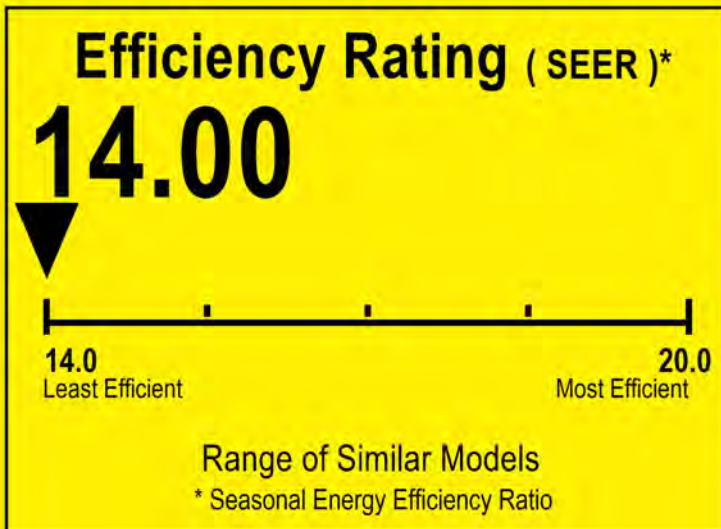

U.S. Government

Federal law prohibits removal of this label before consumer purchase.

ENERGYGUIDE

Central Air Conditioner
Cooling Only
Single Package

MRCOOL
Model MPG36S090M414A

For energy cost info, visit
productinfo.energy.gov

Notice

Federal law allow this unit to be installed in all U.S. states and territories.

Energy Efficiency Ratio(EER): This model's EER is 11.00.