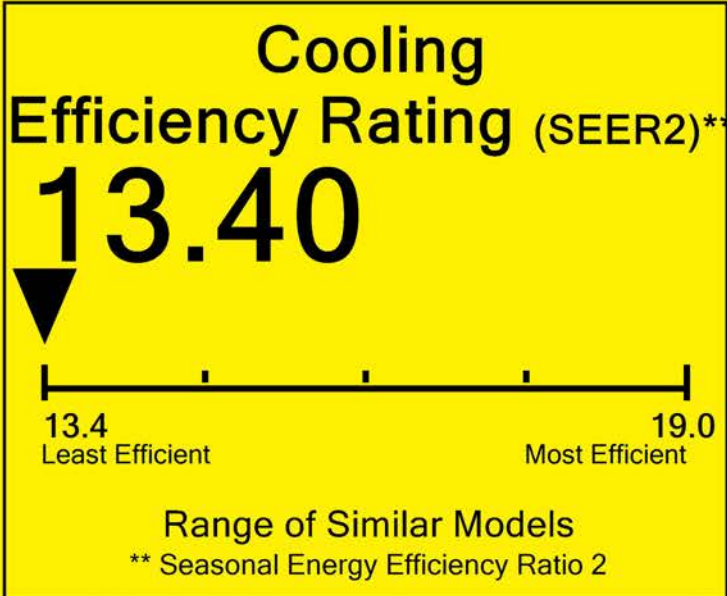

U.S. Government

Federal law prohibits removal of this label before consumer purchase.

ENERGYGUIDE

Heat Pump
Cooling and Heating
Single Package

MRCOOL
Model MPH601HO13C

For energy cost info, visit productinfo.energy.gov