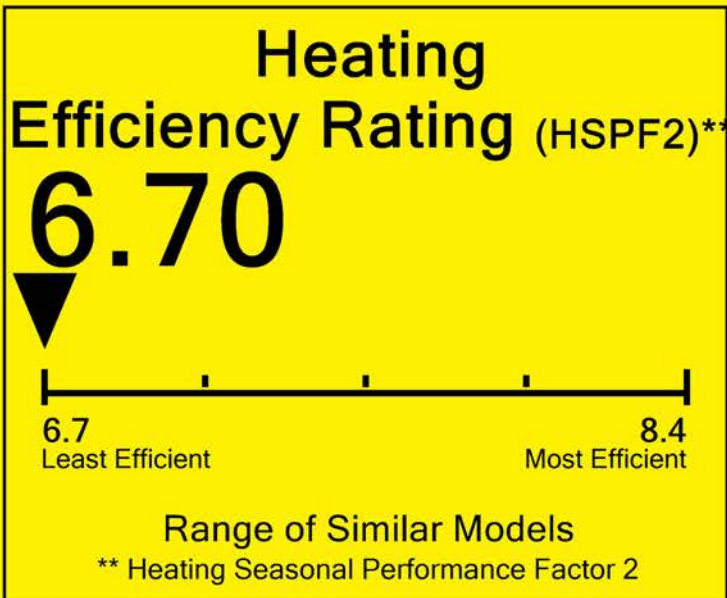

U.S. Government

Federal law prohibits removal of this label before consumer purchase.

ENERGYGUIDE

Heat Pump
Cooling and Heating
Single Package

MRCOOL
Model MPH601HO13C

For energy cost info, visit productinfo.energy.gov