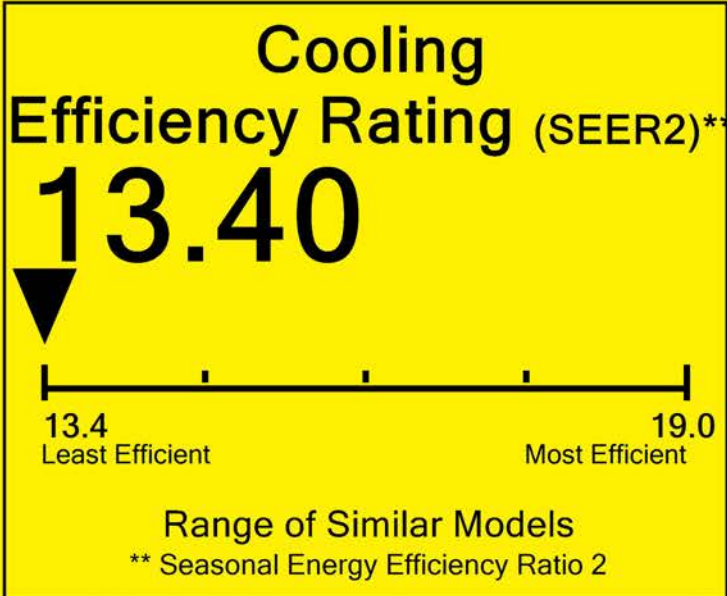

U.S. Government

Federal law prohibits removal of this label before consumer purchase.

ENERGYGUIDE

Heat Pump
Cooling and Heating
Single Package

MRCOOL
Model MPH361HO13C

For energy cost info, visit productinfo.energy.gov