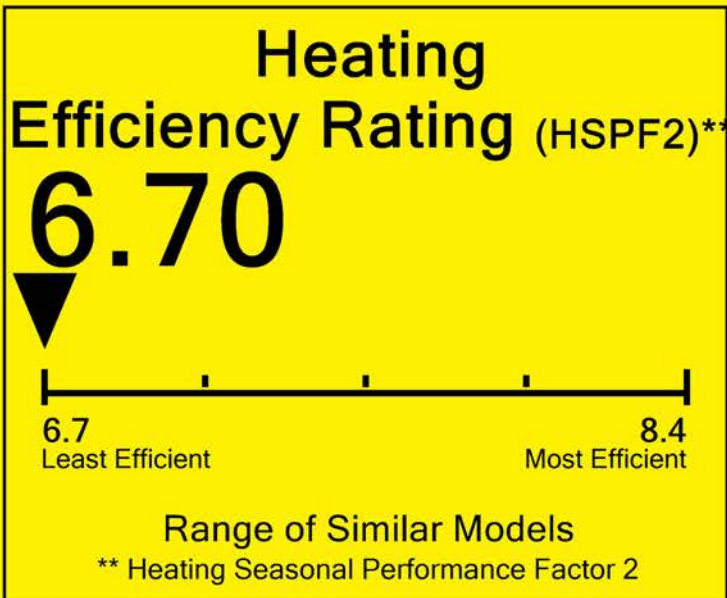

U.S. Government

Federal law prohibits removal of this label before consumer purchase.

ENERGYGUIDE

Heat Pump
Cooling and Heating
Single Package

MRCOOL
Model MPH361HO13C

For energy cost info, visit productinfo.energy.gov